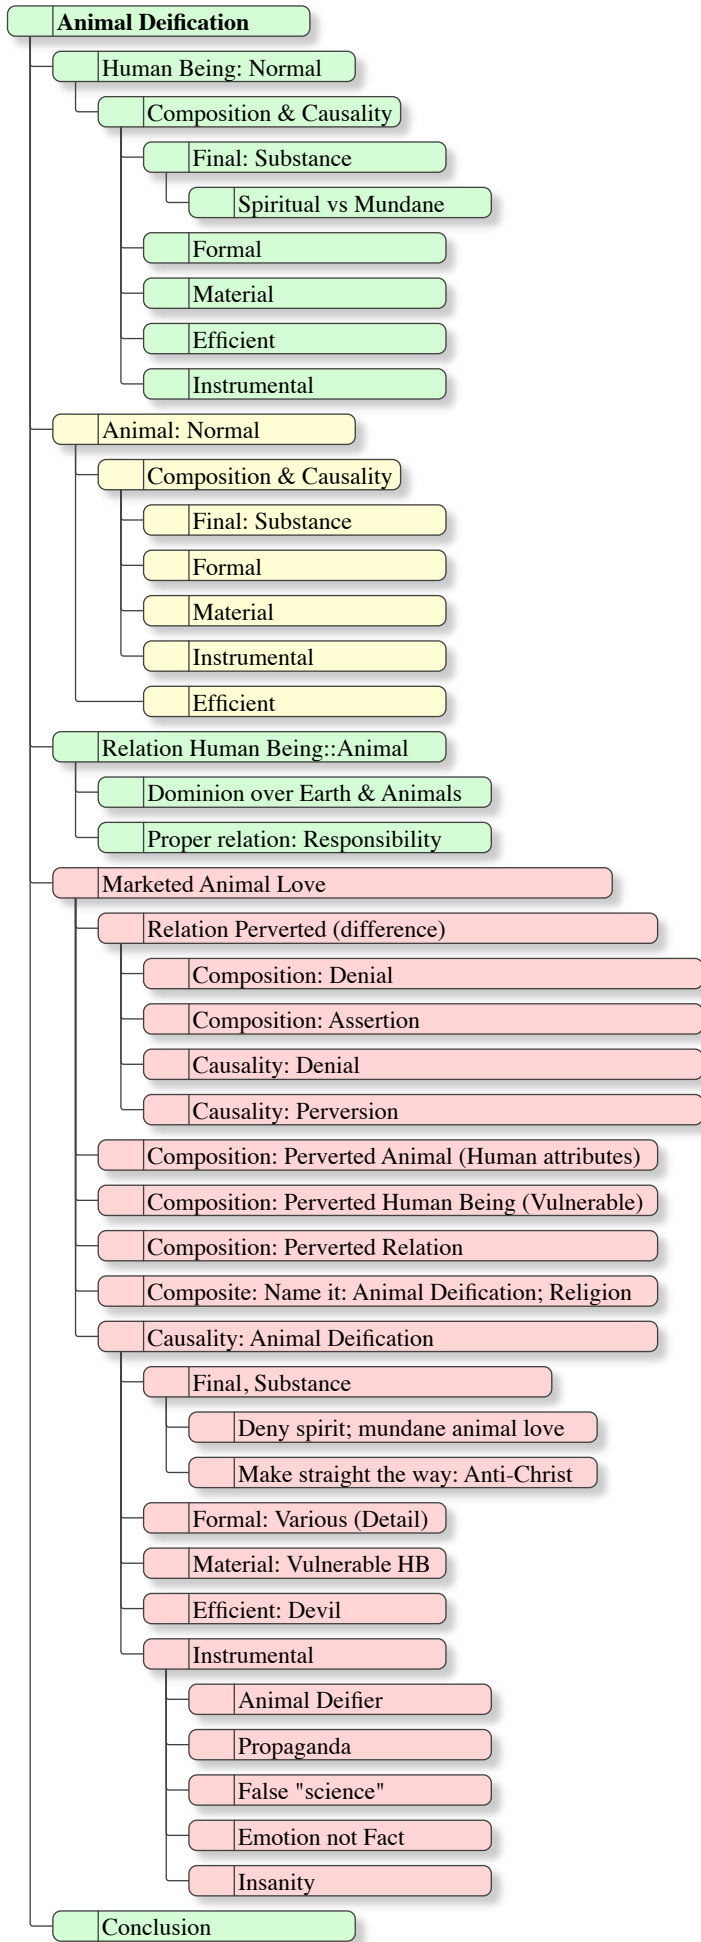

Manual Layout

AutoLayout

AutoLayout

- Hierarchical, Left-to-Right
- Rank Separation 0.4 cm
- Object Separation 0.2 cm
- Note the spacing is inconsistent.