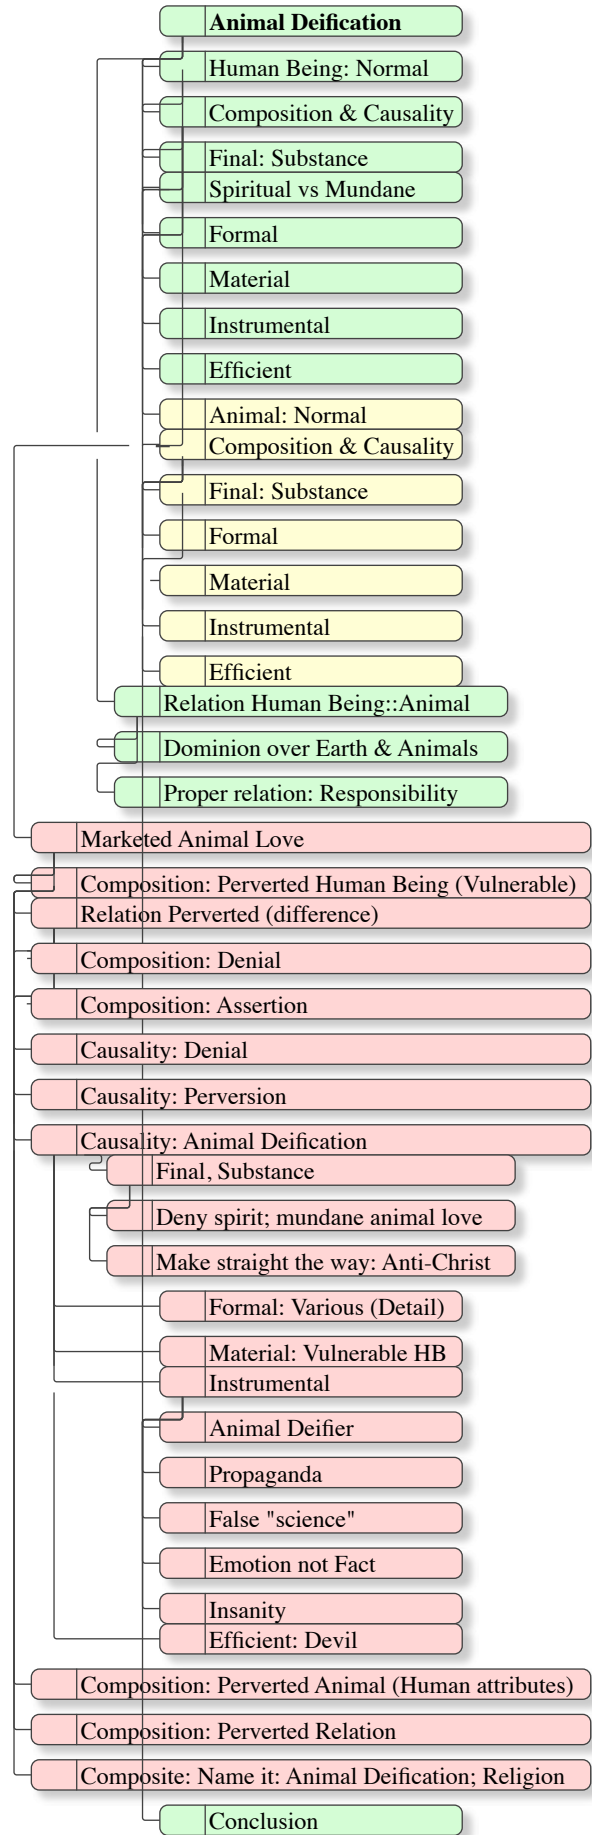

Manual Layout

AutoLayout

AutoLayout

- Hierarchical, Left-to-Right
- Rank Separation 0.4 cm
- Object Separation 0.2 cm
- Note the spacing is inconsistent.